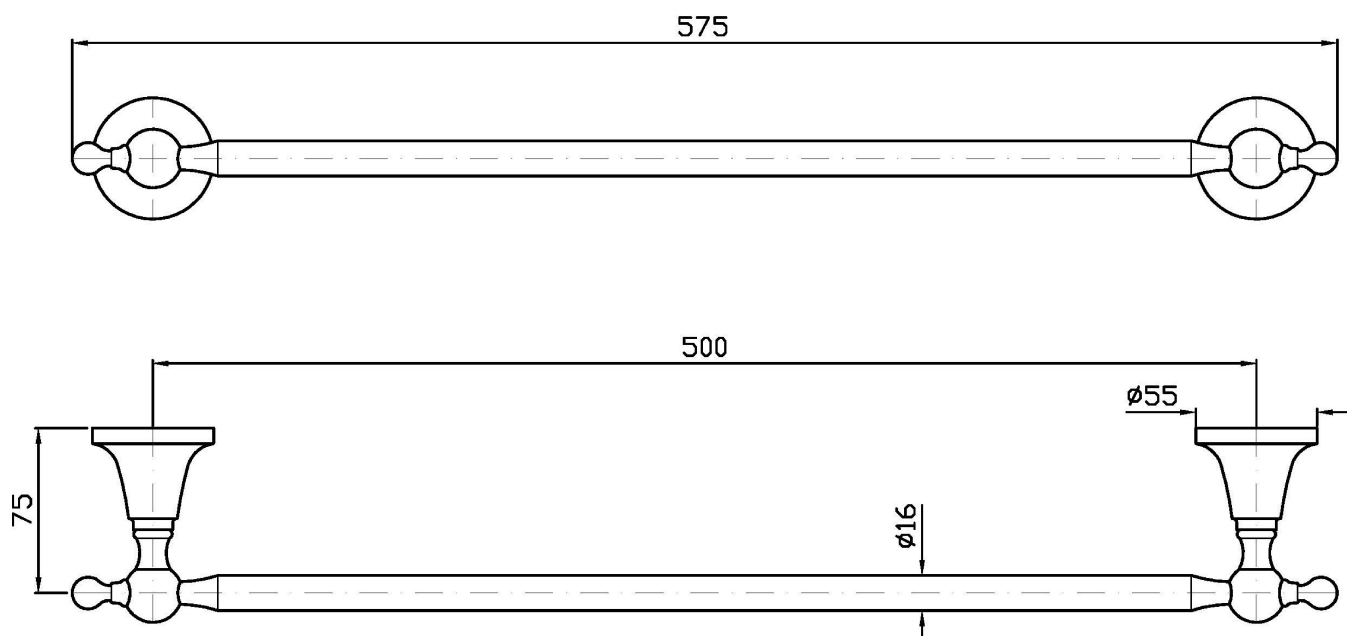

## AGORÀ

ZAD421

Porta salviette. / Towel holder.

Porta salviette 500 mm.

Towel holder lenght 500 mm.

## AGORÀ

ZAD421

Disegno Complessivo / Overall Drawing

## AGORÀ

**ZAD421****Pesi e Misure / Weights and Sizes**

Peso ( Kg ) Weight ( lb )	0,95 ( Kg )	2,09 ( lb )
Volume test ( dc3 ) - ( in3 )	3,61 ( dc3 )	220,30 ( in3 )
h ( mm ) - ( in )	55,00 ( mm )	2,17 ( in )
L1 ( mm ) - ( in )	100,00 ( mm )	3,94 ( in )
L2 ( mm ) - ( in )	655,00 ( mm )	25,79 ( in )