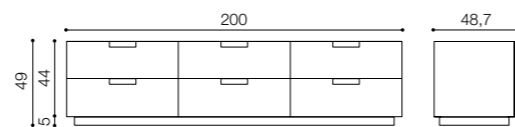

815 CM102CZ

Madia con 6 cassetti lavorati
Sideboard with 6 carved drawers

Zoccolo / Base H 5

Zoccolo / Base H 5

Zoccolo / Base H 5

0,60 m³ - 83 kg

Madia 4 cassetti

Six drawers Sideboard